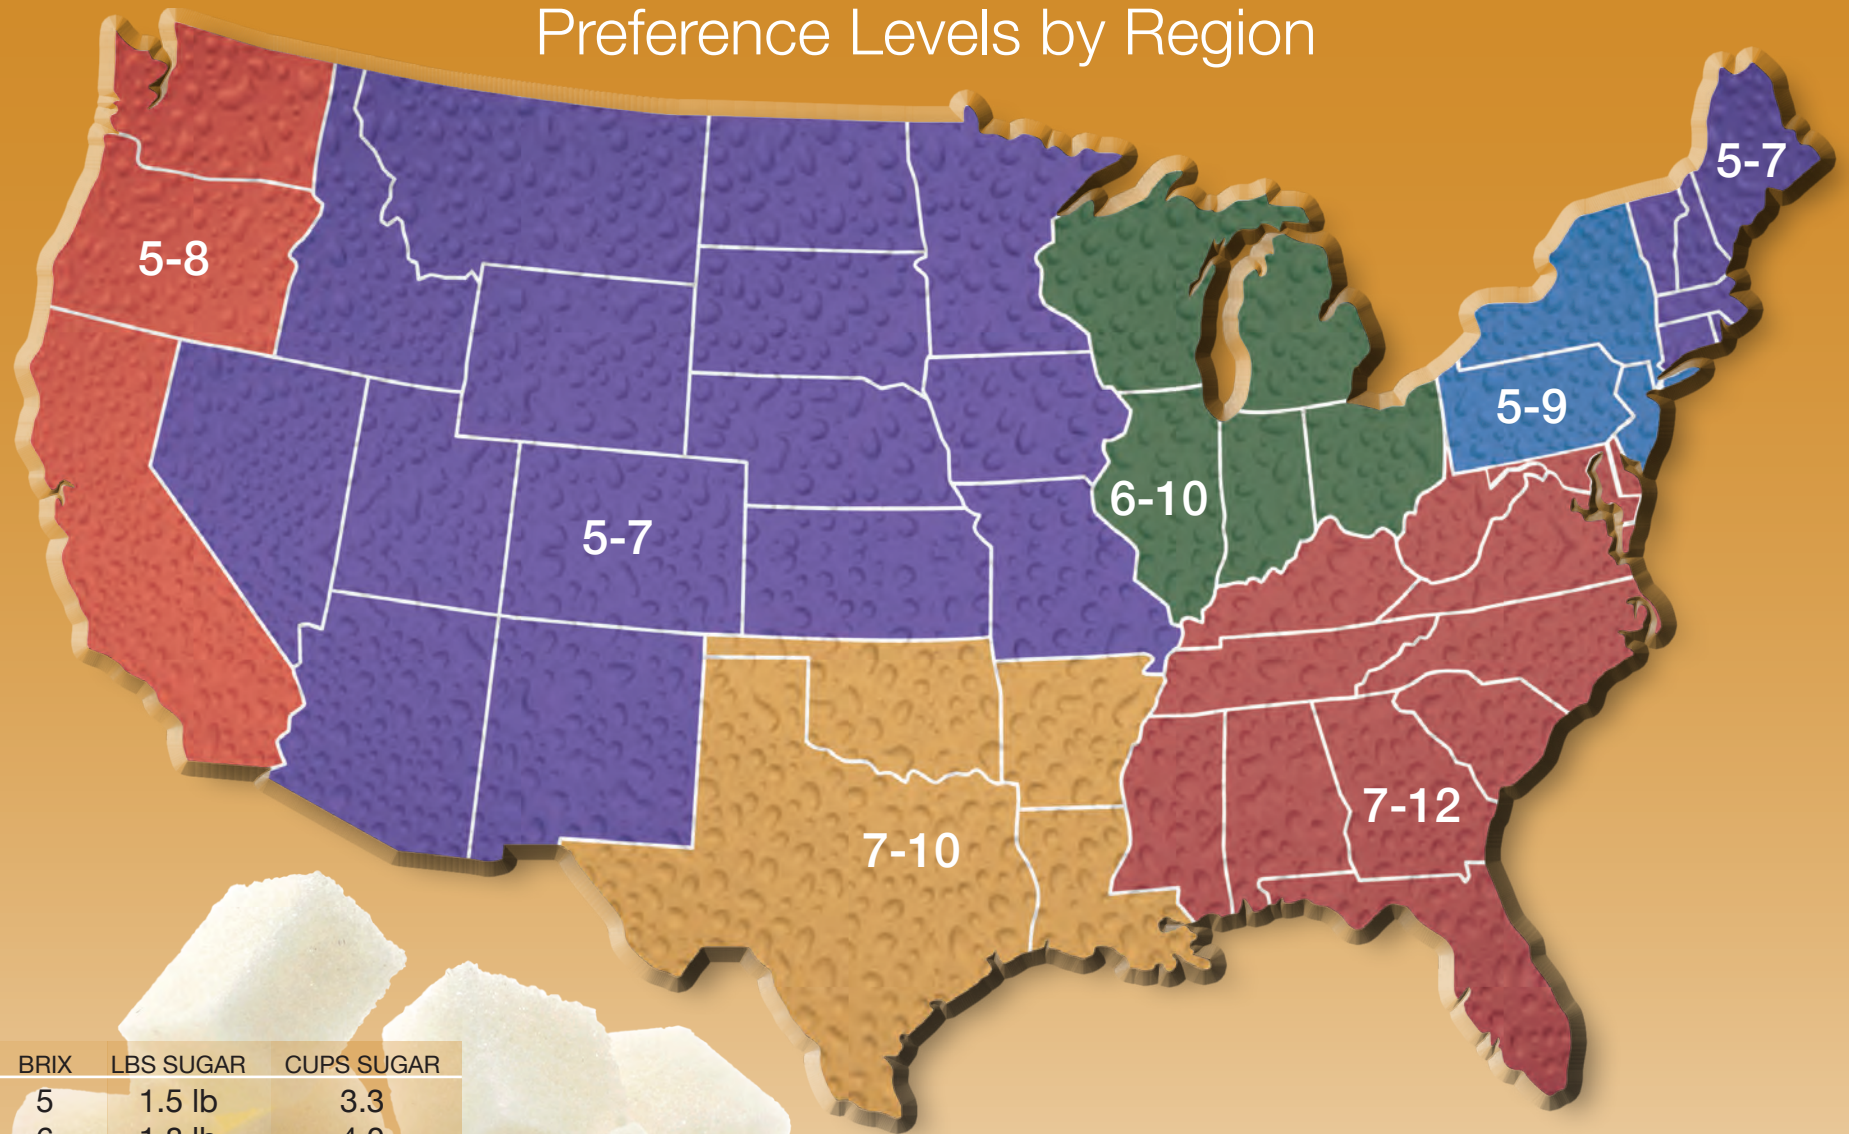

Sweet Tea Brix

Preference Levels by Region

BRIX	LBS SUGAR	CUPS SUGAR
5	1.5 lb	3.3
6	1.8 lb	4.0
7	2.1 lb	4.8
8	2.4 lb	5.4
9	2.7 lb	6.0
10	3.0 lb	6.8
11	3.3 lb	7.4
12	3.6 lb	8.1

Per 3 gallon brew